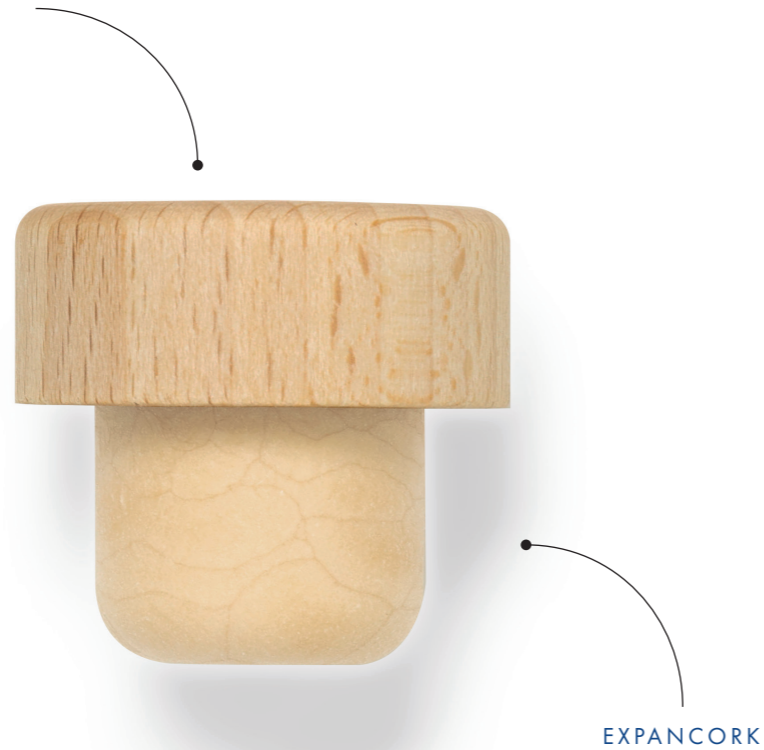

WOOD

The right closure for your product is available with the support of Stoelzle expert guidance.

Customers can select from six products as part of the T-SHAPE WOOD family, ready in stock* and guaranteed quality and reliability. These articles are available in two standard sizes and in three different colors: natural wood, brown and black, which are adaptable to the two most common bottle mouths on the market.

Assembly is made with NGS (No Glue System) technology, meaning that no glue is used and a perfect seal is ensured.

BEECH WOOD

EXPANCORK

*The offer is limited while stock lasts and according to the materials supply process.

We propose an ideal closure standard for all our items with Expancork stem.

T-SHAPE WOOD NO GLUE SYSTEM

Color	Natural beech wood
Bottles mouths	Ø 18,5mm
Box pieces	2300
Box size	40x40x40

Color	Dark brown
Bottles mouths	Ø 18,5mm
Box pieces	2300
Box size	40x40x40

Color	Black
Bottles mouths	Ø 18,5mm
Box pieces	2300
Box size	40x40x40

T-SHAPE WOOD NO GLUE SYSTEM

Color	Natural beech wood
Bottles mouths	Ø 21,5mm
Box pieces	1600
Box size	40x40x40

Color	Dark brown
Bottles mouths	Ø 21,5mm
Box pieces	1600
Box size	40x40x40

Color	Black
Bottles mouths	Ø 21,5mm
Box pieces	1600
Box size	40x40x40