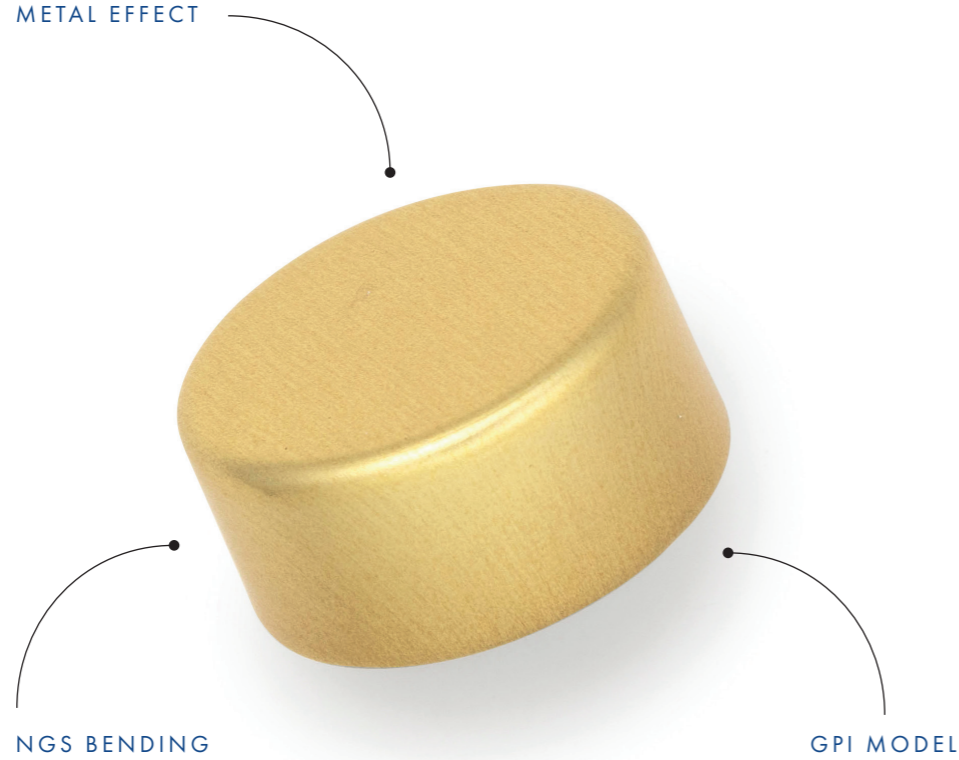

Color	Black
Bottles mouths	Ø 21,5mm
Box pieces	1600
Box size	40x40x40

GPI ALUMINUM

METAL EFFECT

The right closure for your product is available with the support of Stoelzle expert guidance.

Customers can select from six GPI products, as part of the GPI ALUMINUM family, ready in stock*, guaranteeing quality and reliability. These articles are available in two standard sizes and in three different colors: aluminum gold, silver and black, which are adaptable to the two most common bottle mouths on the market.

Choose GPI ALUMINUM to give a "twist" to your packaging.

*The offer is limited while stock lasts and according to the materials supply process.

The most elegant screw cap, our version of the classic GPI with aluminum plate.